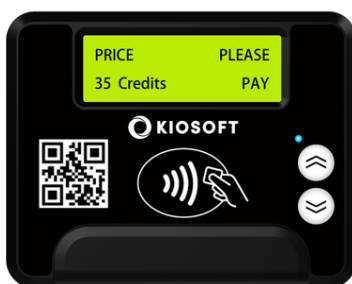

Prime Connect Select

Payment Reader with Options

Pay-at-the-Machine reader supports:

Value Card

Mobile App

Prime Connect Select is your economical and powerful choice for accepting Value Card and Mobile App payments at an unattended machine, with the unique benefit of offering choice between prices or predefined package levels. Users can select the product that is right for their needs with simple Up and Down buttons.

Also Available:

Prime Connect Pro

Prime Pro

Solo Connect Pro

Converter

Pricing Mode:

SINGLE PRICE

INCREMENTAL

MULTI PRICE

Credit Value Mode:

SINGLE PRICE

INCREMENTAL

MULTI PRICE

www.kioplay.com

USA: 2035 High Ridge Road
Boynton Beach, FL 33426

sales@kioplay.com