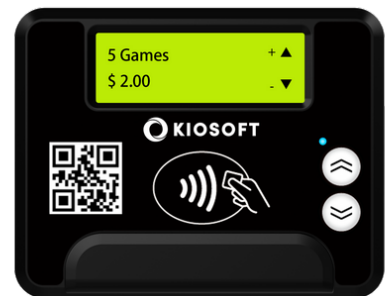

Prime Connect Select

Payment Reader with Options

Pay-at-the-Machine reader supports:

Value Card

Mobile App

Prime Connect Select is your economical and powerful choice for accepting Value Card and Mobile App payments at an unattended machine, with the unique benefit of offering choice between prices or predefined package levels. Users can select the product that is right for their needs with simple Up and Down buttons.

Choice

KioPlay
BY KIOSOFT

Prime Connect Select

Payment Reader with Options

Technical Specifications

- Processor:** Powerful ARM 32-bit Cortex-M3 CPU
- Real Time Clock:** Battery backup for data retention
- Beeper:** Integrated single tone beeper
- Communication:** Wi-Fi 802.11b/g/n, Bluetooth BLE 4.0
- Display:** LCD Dot Matrix
- Buttons:** 2 Buttons - Up and Down
- Power requirement:** 24VAC, 200mA
- Operating Temperature:** -10 C to 60 C, 10% - 90% RH
- Size (W x D x H):** 3.92in*1.26in*2.93in

Also Available:

Prime Connect Pro

Prime Pro

Solo Connect Pro

Converter

Pricing Mode:

SINGLE PRICE

INCREMENTAL

MULTI PRICE

Credit Value Mode:

SINGLE PRICE

INCREMENTAL

MULTI PRICE

www.kioplay.com

USA: 2035 High Ridge Road
Boynton Beach, FL 33426

sales@kioplay.com